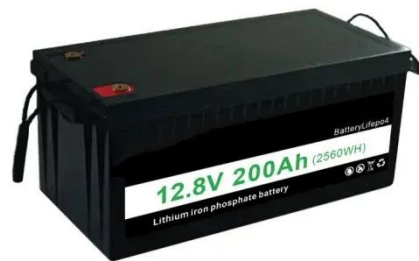

Outdoor Telecommunication Enclosures

We provide superior outdoor enclosures that are ready for installation. Fill out our registration form or call us at 904-674-2976 to learn more about our products and customization services.