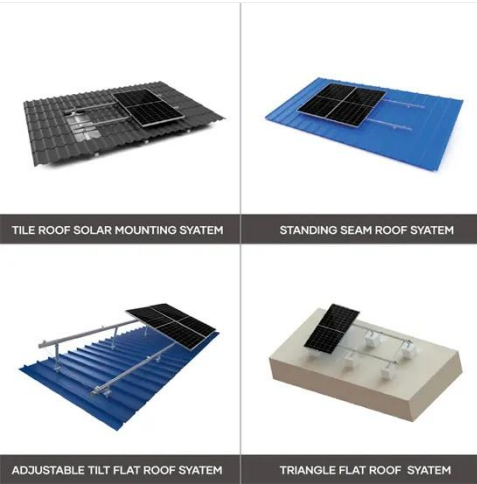

Palestinian off-grid bess cabinet earthquake-resistant type

Palestinian off-grid bess cabinet earthquake-resistant type

All-in-One Energy Storage Cabinet & BESS Cabinets , Modular, ...

AZE's All-in-One Energy Storage Cabinet & BESS Cabinets offer modular, scalable, and safe energy storage solutions. Featuring lithium-ion batteries, smart BMS, and thermal management, they're ideal ...

Outdoor cabinet type energy storage system

Outdoor cabinet energy storage system
As a leading energy storage system supplier, Megarevo offers compact, integrated cabinet BESS designed for small C& I, hospitals, conferences, and weak power ...