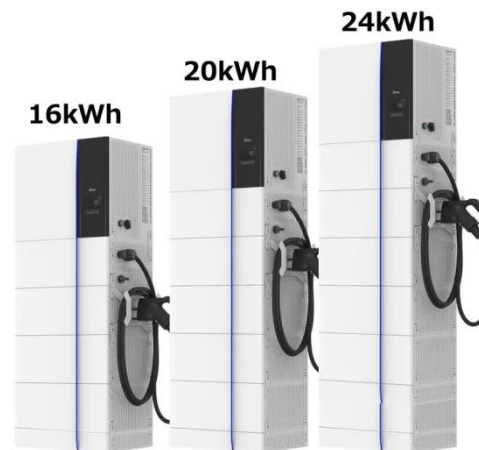

Easy Expansion: As energy needs grow, additional battery modules can be added without replacing the entire system, making it a cost-effective solution for expanding energy storage capacity.