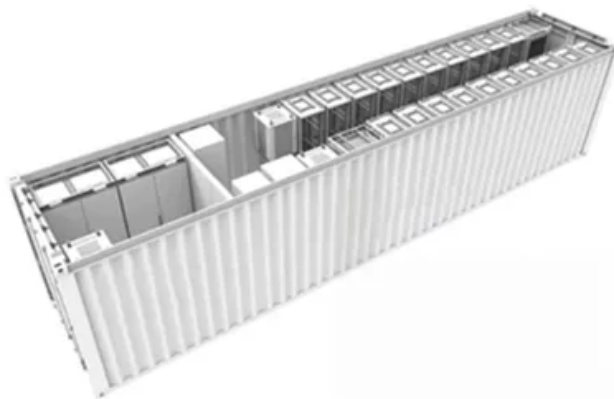

Payment Method for 30kW Emergency Rescue Energy Storage Cabinet

 **TAX FREE**

1-3MWh

BESS

Overview

By continuing, I agree to the and authorize you to charge my payment method at the prices, frequency and dates listed on this page until my order is fulfilled or I cancel, if permitted. GLCE 64kwh+30kw solar-diesel industrial and commercial energy storage cabinet. Delta's energy storage solutions include the All-in-One series, which integrates batteries, transformers, control systems, and switchgear into cabinet or container solutions for grid and C&I applications. The streamlined design reduces on-site construction time and complexity, while offering. Looking for a versatile outdoor energy storage solution?

Check out our 30 kW/90 kWh cabinet! Perfect for demand regulation, peak shifting, and C&I energy storage, with a flexible split design and easy Individual pricing for large scale projects and wholesale demands is available. Outdoor energy. Need help finding the right suppliers?

Try XPRT Sourcing. Features: Fits 4 x US5000 batteries, ent control, and efficient operation.

Payment Method for 30kW Emergency Rescue Energy Storage Cabinet

All-In-One Industrial and Commercial Energy Storage Cabinet System

AlphaESS STORION-H30 Energy Storage Cabinet For Sale, Large ...

The on/off-grid large industrial container on the market for its 30kW Hybrid-Coupled system. Also, H30 could be programmed to discharge and meet the energy demand on project basis, designed for ...