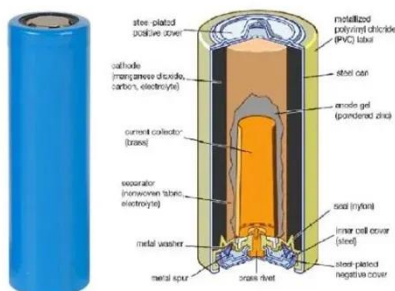

Material Handling Solutions For Solar Energy , Solar Panel Lift System

Alum-a-Lift is pleased to provide engineered material handling solutions to the solar, power, and energy industries. The standard chassis offers proven lifting power and allows for heavier and dynamic side ...