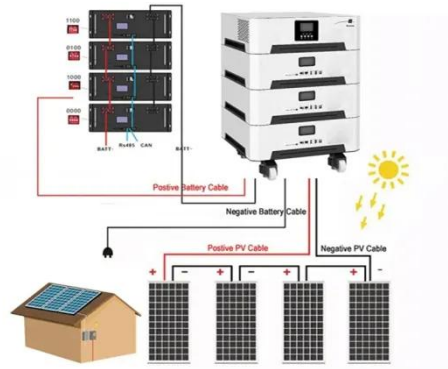

How to Install a Solar Water Heater: Complete Piping Diagram Guide

By following this step-by-step guide, you can successfully install a solar water heater system and enjoy the benefits of reduced energy costs and a more sustainable home.