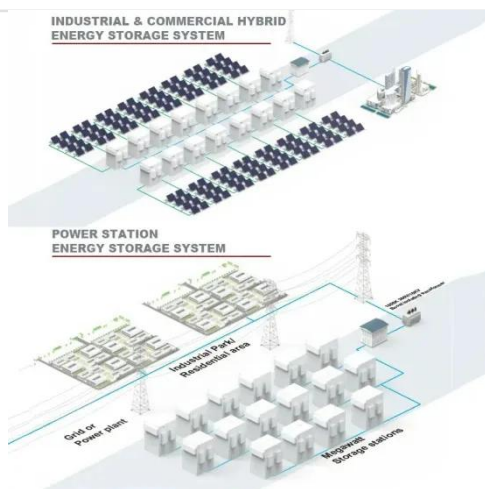

NEW 535 WATT VSUN SOLAR VSUN535-144MH SOLAR PANELS

Make: VSUN. Maximum Power - P_{max} (W): 535. Cells 12×12 pieces monocrystalline solar cells series strings. Short Circuit Current - I_{sc} (A): 13.78. Maximum Power Current - I_{mpp} (A): 12.9. we reserve ...

Contact Us

For catalog requests, pricing, or partnerships, please visit:
<https://www.kidsandparents.pl>