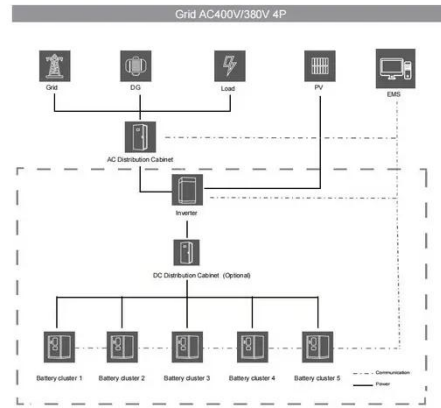

This practical guide explains photovoltaic panel installation on color steel tile roofs, covering technical considerations, cost benefits, and real-world success stories.

Contact Us

For catalog requests, pricing, or partnerships, please visit:
<https://www.kidsandparents.pl>