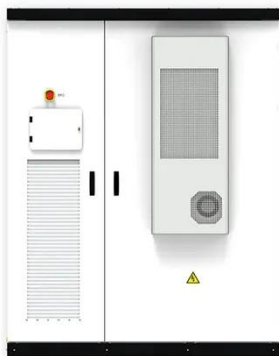

Find exactly what you're searching for in our extensive hainan free trade port battery cabinet 42u inventory selection.

Battery Cabinet - Linkbasic 42U Cabinet with Perforated Door

With its spacious 42U capacity and 1-meter depth, the Linkbasic Battery Cabinet provides ample room to accommodate your battery setup while allowing for easy access and maintenance.