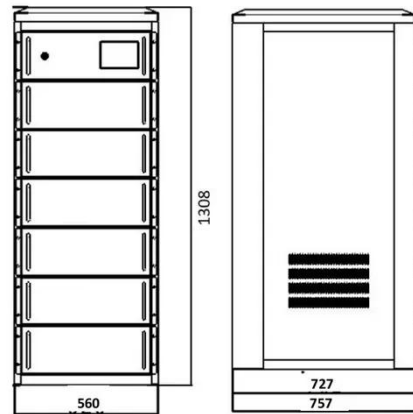

Innovations - As Port Moresby accelerates its urban development, the demand for electric vehicle lithium battery packs ...