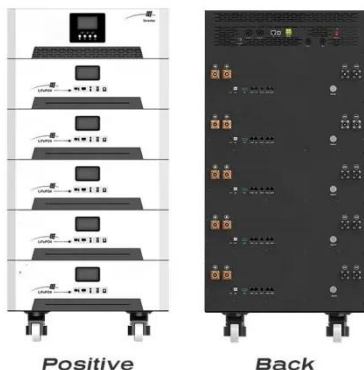

None of My SD Card, USB Sticks, SSD Storage Devices, USB ...

The drive would appear with no issue. I was also able to use my Sony CF Express card reader into the USB-C port with no issue two days ago, as well as my SSD 4 GB drives into the USB ...