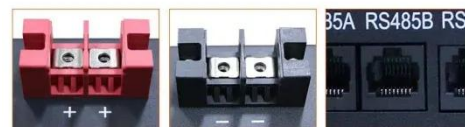

High voltage cabinet energy storage device reset

storage device reset A high-voltage energy storage system (ESS) offers a short-term alternative to grid power, enabling consumers to avoid expensive peak power charges or supplement ...