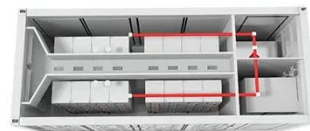

Power distribution room cabinet 1200mm deep

Power distribution room cabinet 1200mm deep

Serveredge 45RU 600mm Wide & 1200mm Deep Fully Assembled ...

This Premium Serveredge Cabinet is packed with features designed to simplify rack equipment installations and rack equipment maintenance with features such as top-panel cable routing ports, ...

Lenovo 42U 1200mm Deep Racks Product Guide

Lenovo 42U 1200 mm Deep Rack offerings are industry-standard 19-inch server cabinets that are designed for high availability server environments. They are optimized to help maximize floor ...

IBM 42U 1200 mm Deep Racks

The IBM 42U 1200 mm deep offerings feature expansive rear channels with tool-less button mounts for virtually effortless installation of up to six IBM 0U vertical rack strip Power Distribution Units (PDUs), ...

45U Server Rack Cabinet 800mm Wide x 1200mm Deep with Side ...

AZE's 45U 800mmWide x1200mmDeep server rack cabinet shall consist of welded and assembled steel frame construction, supporting computer server and data storage equipment by providing additional ...