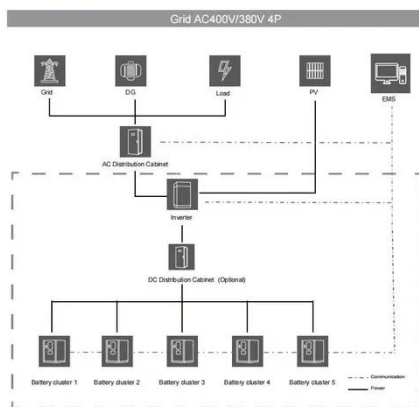

Base Station Energy Storage: The Unsung Hero of the World Power Grid

This isn't sci-fi - it's the base station energy storage revolution reshaping our world power grid. Let's unpack how these unassuming tech hubs are becoming grid game-changers.