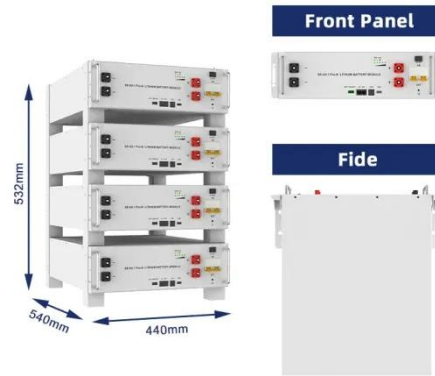

How to Read CSV file using Power Automate?

You can retrieve the contents of the CSV file using the Get file content action in Power Automate/Microsoft Flow, and then using the Parse CSV action to transform the file contents into a ...