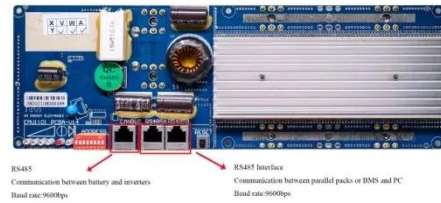

Profab

Telecommunications enclosures are used in protecting electrical equipment in charge of transporting voice, video and other data for a number of industries. Telecommunications companies rely on

...