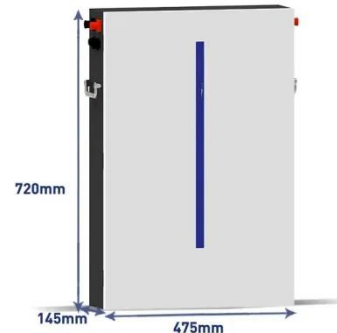

NEMA Outdoor Pole/Wall/Pad, Traffic & Telecommunication Enclosures

Designed for the telecommunication industry, our enclosures can be deployed in harsh outdoor environments both rural or residential.