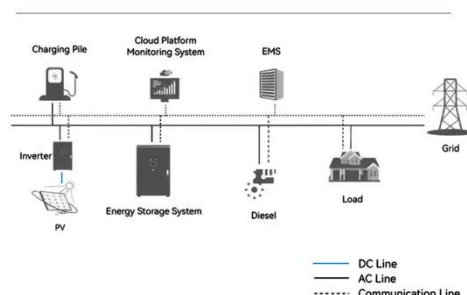

System Topology

IP54 electric cabinet, IP54 network cabinet