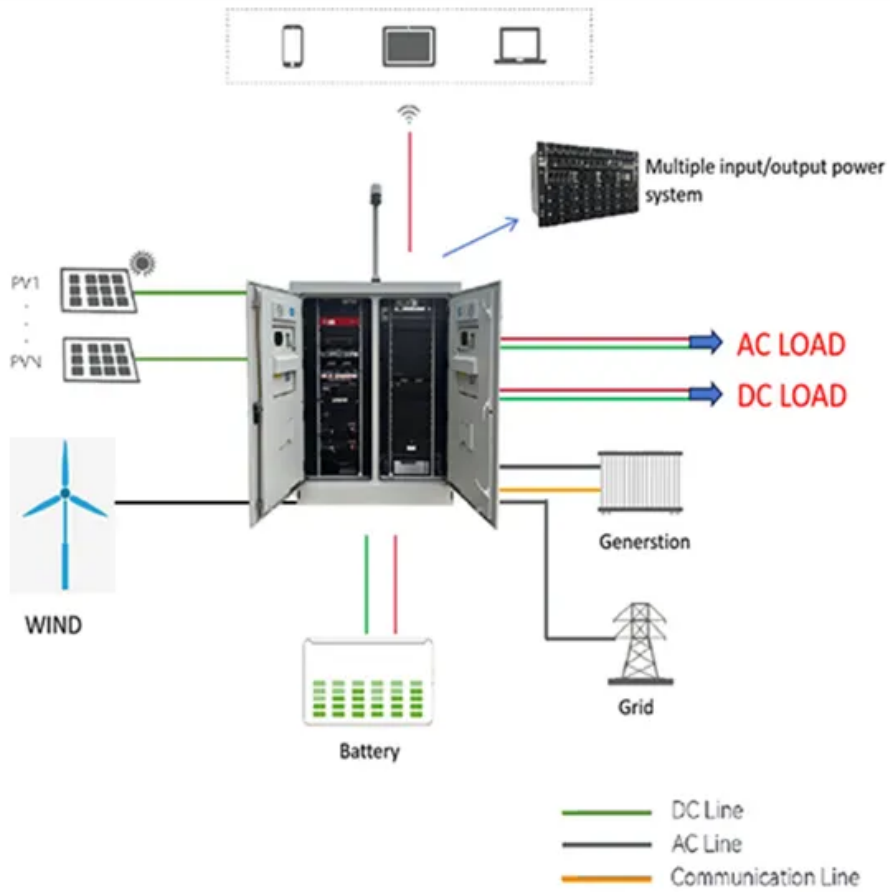

Public ev stations near me