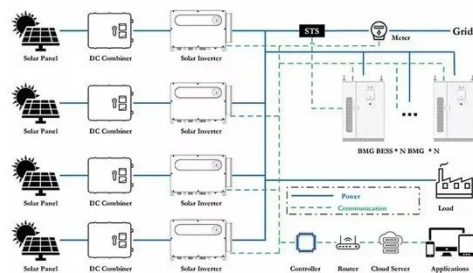

## 2000w 12v Pure Sine Wave Inverter for Solar , Renogy US

Power your RV, marine, or solar setup with the Renogy 2000W 12V Pure Sine Wave Inverter. Enjoy dependable, efficient energy for all off-grid needs.

## Amazon : 2000 Watt Pure Sine Wave Inverter

2000 Watt Pure Sine Wave Inverter 12V

DC to 110V/120V AC Converter for RV/Truck/Home/Off-Grid Solar Car Power Inverter for Vehicles with 3 AC, 2 USB & 1 Type-C Ports, Remote Controller Cable Included

## Nature Power 2,000W Pure Sine Wave Inverter at Tractor Supply Co

The Nature Power 2,000W Pure Sine Wave Inverter converts 12V DC power into 120V AC power and provides power similar to the power supplied from your home electrical outlets. The pure sine power wave inverter, as ...