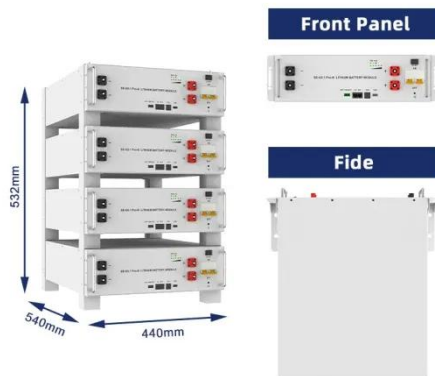

the Powerhouse of African Fashion

In African fashion, few names resonate as powerfully as Mimi Yina, popularly known as Medlin Boss. A dynamic fashion stylist and entrepreneur, Medlin Boss has carved a niche for herself ...

Bridgetown CIMC PUWEI Energy Storage: Powering Tomorrow's Grid ...

This piece dives into the Bridgetown CIMC PUWEI energy storage ecosystem, unpacking its role in reshaping renewable energy infrastructure. We'll explore real-world applications, laugh at a few ...

"My stress level just broke my heart, it isn't easy" Medlin boss

Celebrity stylist, Mimi Yina popularly known as Medlin Boss has cried out over the level of damage done to her showroom. Sharing a video of her showroom destroyed beyond repairs, she ...

Puwei energy storage power