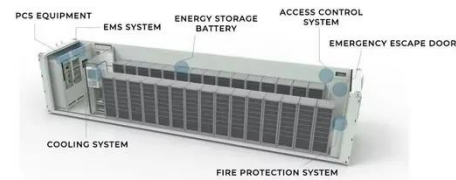

Quotation for 220V Communication Cabinet for IoT Base Stations

Nominal Capacity

280Ah

Nominal Energy

50kW/100kWh

IP Grade

IP54

Overview

Comparing base station cabinet prices. Riteoptic integrated power system is a miniaturized power outdoor cabinet system for the communications industry. It is managed by a unified built-in monitoring module and supports multiple inputs and outputs. Charge and discharge. Wall-mount termination boxes support compatible fiber optic adapter panels for terminating and connecting fiber optic cables in indoor applications such as telecom rooms, data centers, and control cabinets.

Customized Communication Cabinet Outdoor IOT Integrated Solution

Centralized power supply function: Provide 1~3 220V power output ports, 5 12V power output ports, and 1 power regulation port. 220V to 24V function: This product can choose the 220V to 24V function of the system ...