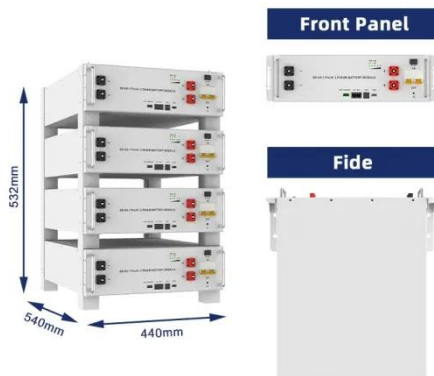

Our battery storage cabinets are constructed with a modular design, providing optimal flexibility for businesses across various sectors. Our power storage cabinets also adhere to safety and quality ...

Modular Energy Solutions

Short-term and event-specific rental agreements for temporary power needs. Portable and modular battery systems for easy deployment. Pairing with generators for reduced fuel consumption and ...