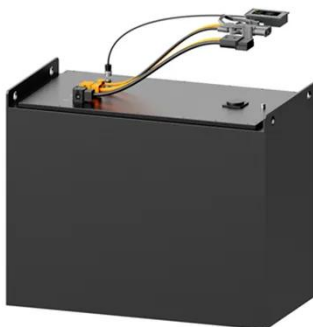

Ropeway pulley transports photovoltaic panels up the mountain

Ropeway pulley transports photovoltaic panels up the mountain

rope pulley for solar panel adjustment

The rope pulley for solar panel adjustment is an essential component in the solar industry. It plays a crucial role in the efficient and precise positioning of solar panels, allowing for optimal sunlight ...

Deye Official Store

10 years warranty

How to use the pulley to lift the photovoltaic panel

The Solmetric Module Lift is designed to safely and quickly transport a PV module to a roof. The device uses your existing fiberglass Werner or Louisville extension ladder.

Module Lift: Premier Solar Panel Lifter

The Solmetric Module Lift is designed to safely and quickly transport a PV module to a roof. The device uses your existing fiberglass Werner or Louisville extension ladder.

Solar Panel Lift

Specially designed with a custom carrier that functions as a cargo receptacle, GEDA's solar panel lift is a space-saving

way to reach inaccessible loading areas.

Contact Us

For catalog requests, pricing, or partnerships, please visit:
<https://www.kidsandparents.pl>