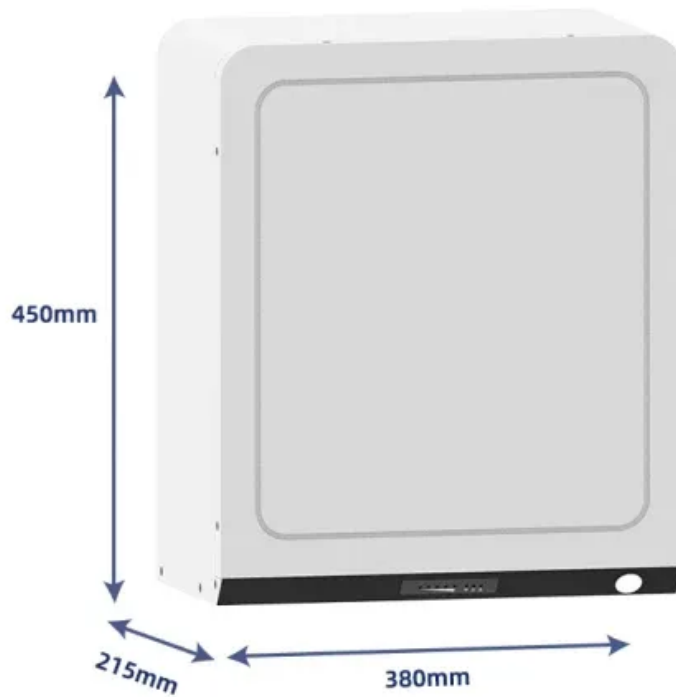

Ropeway pulley transports photovoltaic panels up the mountain

Ropeway pulley transports photovoltaic panels up the mountain

rope pulley for solar panel adjustment

The rope pulley for solar panel adjustment is an essential component in the solar industry. It plays a crucial role in the efficient and precise positioning of solar panels, allowing for optimal sunlight ...

Deye Official Store

10 years warranty

How to use the pulley to lift the photovoltaic panel

The Solmetric Module Lift is designed to safely and quickly transport a PV module to a roof. The device uses your existing fiberglass Werner or Louisville extension ladder.