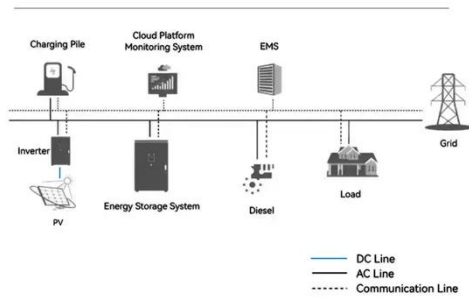

## Samoa country profile

The Independent State of Samoa is

**System Topology**

made up of nine volcanic islands, two of which - Savai'i and Upolu - make up more than 99% of the land. It was governed by New Zealand until its ...