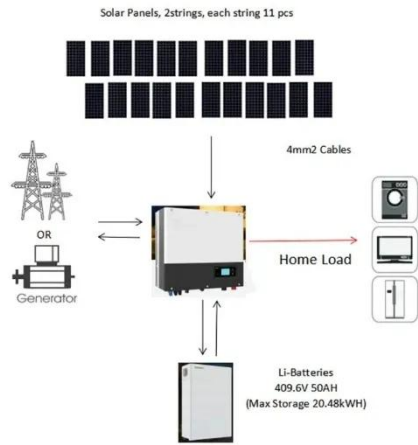

Samoa outdoor power supply customization

Samoa Outdoor Power Supply BESS Manufacturer: Powering ...

As a leading Samoa Outdoor Power Supply BESS manufacturer, we recognize the growing demand for adaptable energy storage solutions across industries like renewable energy integration, microgrids, ...

15 things to know before visiting Samoa

Samoa in the South Pacific is about as close as you can get to the concept of paradise. Plan your visit with these tips on health, safety and etiquette.