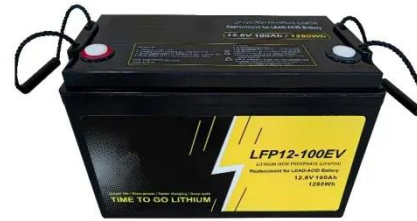

If our Terminal 2 Parking Plaza lot and Valet options are full, you can view off-site parking options that may have capacity here: [SAN /Parking](#).