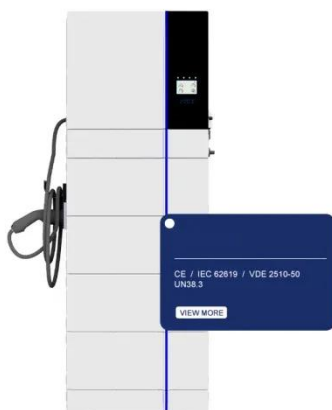

Sana a Smart Photovoltaic Energy Storage Outdoor Cabinet Grid ...

Outdoor Photovoltaic Energy Cabinet, Base Station Energy Storage These cabinets are ideal for outdoor base stations in remote, mountainous, or desert regions, especially where grid power is absent, ...