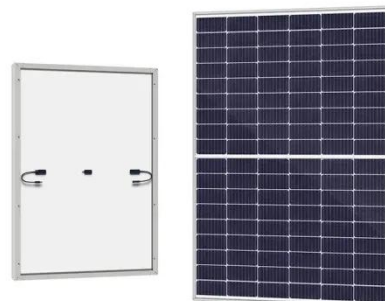

20KW Cabinet-Type Off-Grid Home Solar Energy Storage System ...

20KW Cabinet-Type Off-Grid Home Solar Energy Storage System with 45KWh Battery & Monocrystalline Silicon MPPT

Energy Storage Cabinet Outdoor 20KW 50KWh/ 30KW 60KWh

This energy storage cabinet is a PV energy storage solution that combines high-voltage energy storage battery packs, a high-voltage control box, an energy storage PV inverter, BMS, cooling systems (an ...

114KWh ESS

20KW/30KW/50KW/60KW / 53KWH-173KWH Outdoor Cabinet ...

20KW/30KW/50KW/60KW / 53KWH-173KWH outdoor all-in-one ESS solution with built-in 53KWH to 173KWH lithium battery storage, which used BYD blade LiFePO4 battery module and original BYD ...

Outdoor Cabinet Energy Storage System

Product Features: Standardized structure design, menu-type function configuration, photovoltaic charging module, a parallel off-grid switching module, power frequency transformer, and other ...