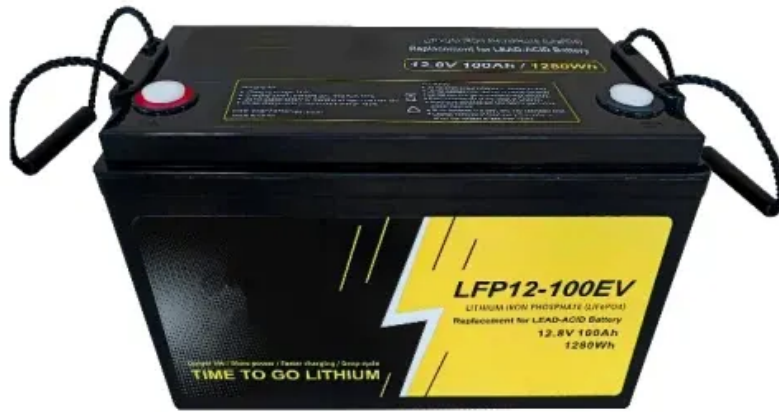

Sanaa Photovoltaic Outdoor Energy Storage Cabinet 20kW

Sanaa Photovoltaic Outdoor Energy Storage Cabinet 20kW

Highvoltage Battery

20KWH OUTDOOR PHOTOVOLTAIC ENERGY CABINET

AZE's lithium battery energy storage system (BESS) is a complete system design with features like high energy density, battery management, multi-level safety protection, an outdoor cabinet with a modular ...