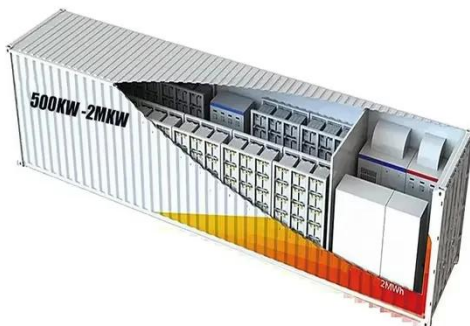

20KW Cabinet-Type Off-Grid Home Solar Energy Storage System ...

20KW Cabinet-Type Off-Grid Home Solar Energy Storage System with 45KWh Battery & Monocrystalline Silicon MPPT