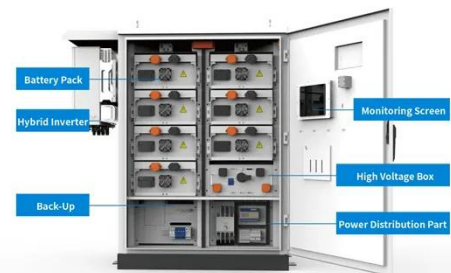

Telecom System Integration and Outdoor Network ...

Westell offers secure, weather-tight outdoor network enclosures to protect electronic equipment for outdoor telecom networks.