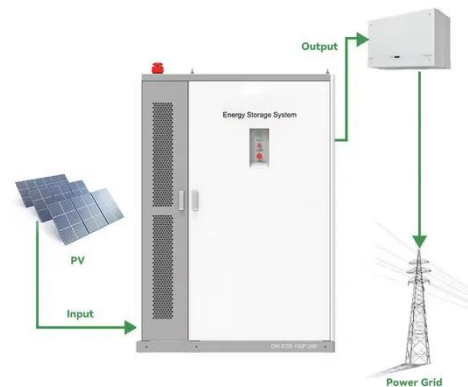

RackyRax 800mm x 1000mm Server Cabinet , Server Racks & Cabinets

All apertures are fitted with blanking plates as standard. These 800 wide cabinets have additional cable access next to the rack profiles to allow easy routing of cables from the front to the rear of the cabinet.