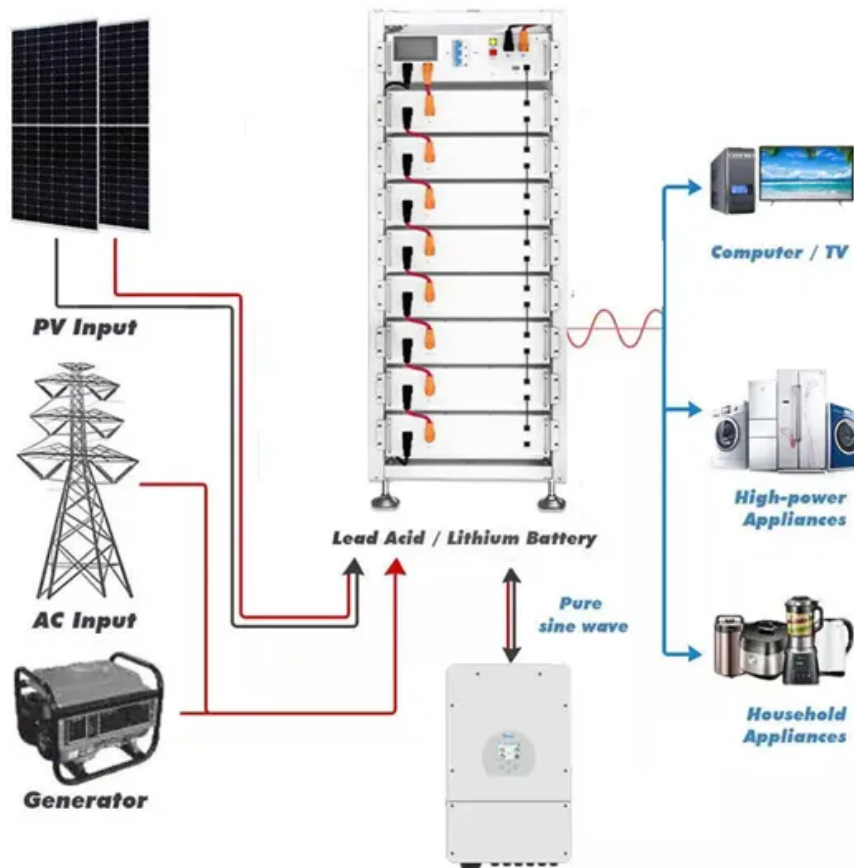

Server racks along the Belt and Road Initiative 800mm deep

Server racks along the Belt and Road Initiative 800mm deep

Serveredge 27RU 800mm Wide & 800mm Deep Fully Assembled ...

This premium Serveredge Cabinet is packed with features designed to simplify rack equipment installations and rack equipment maintenance: top-panel cable routing ports, perforated doors to ...

Server Racks & Data Cabinets 800mm Wide x 800mm Deep , Comms ...

Discover a range of 800mm wide x 800mm deep data cabinets and racks from leading brands at Comms Express. Optimise your data centre with high-quality cabinets and racks designed for