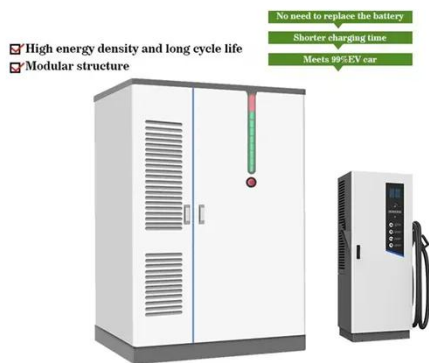

Modular, ...

AZE's All-in-One Energy Storage Cabinet is a cutting-edge, pre-assembled, and plug-and-play solution designed to simplify energy storage deployment while maximizing efficiency and reliability.

Cabinet Energy Storage System , VREMT

Discover our high-efficiency, modular battery systems with zero capacity loss and rapid multi-cabinet response. Ideal for industrial, commercial, and emergency applications, our solutions offer remote ...

Partnersuche

Du bist mit deiner Partnersuche nicht allein: Bei Single findest du Gleichgesinnte, die nach ihrem Wunschpartner suchen. Es sind nur wenige Schritte nötig, um deine ganz persönliche Partnersuche ...