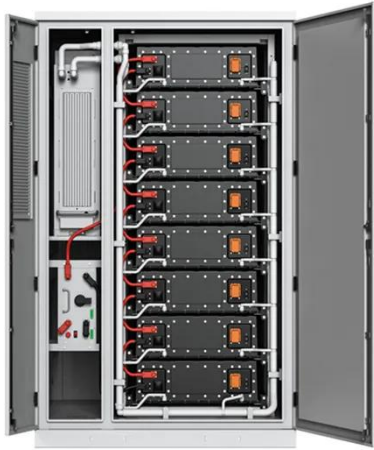

Leading global manufacturer of indoor and outdoor NEMA 3R to 4X enclosures for Telecommunication, Aerospace, Green Energy, Oil Gas and Utilities markets.

Telecom System Integration and Outdoor Network ...

Westell offers secure, weather-tight outdoor network enclosures to protect electronic equipment for outdoor telecom networks.