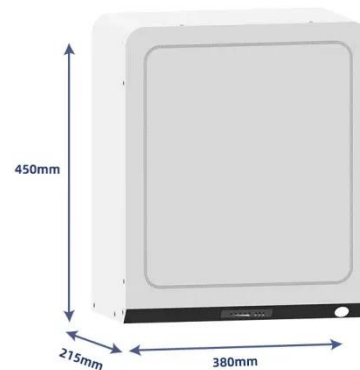

...

If you need to mount one solar panel onto your tin roof flexibly and ...

QBase® Low Slope Deck Mount

The QBase® Mount base is made of super-strong cast aluminum, with four gussets to support 8 post heights from 3.25 to 17.5"--for a wide variety of roof types and installations.