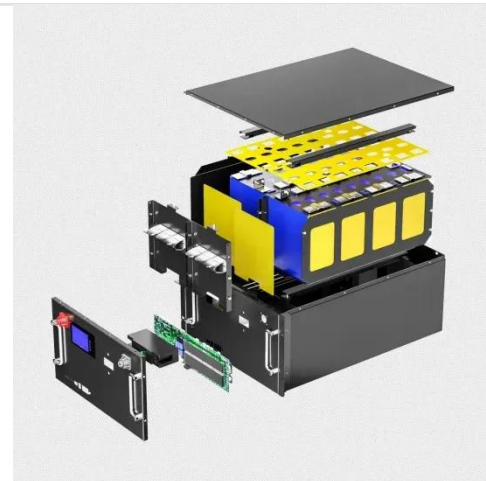

Telecom System Integration and Outdoor Network Enclosure Solutions

Westell offers secure, weather-tight outdoor network enclosures to protect electronic equipment for outdoor telecom networks.