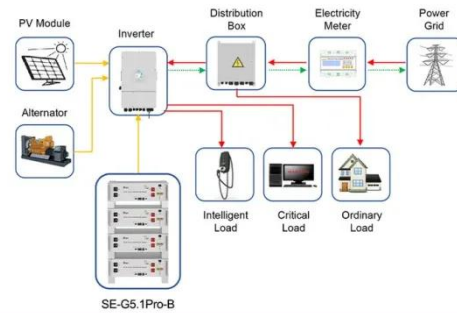

SCHNEIDER SOLAR PUMP

Support driving single-phase motor and three phase 220V motor. One pump inverter can be connected with multiple,

support vector control. Protection class IP65 and fanless system design, with ...

Solar Pump Control Box , 3HP 2200W , DC Solar Power or AC 230V ...

Description Solar Pump Control Box for Tuhorse 3HP / 2200W solar pumps that requires an external control box Auto control box specifications: Optimize pumping efficiency with MPPT according to ...

Solar Water Pump Controller 220V AC Three Phase input and

output ...

This inverter is designed to support high-power pumps for agricultural irrigation, livestock watering, and remote water supply applications. With advanced MPPT technology and hybrid input capability, the ...