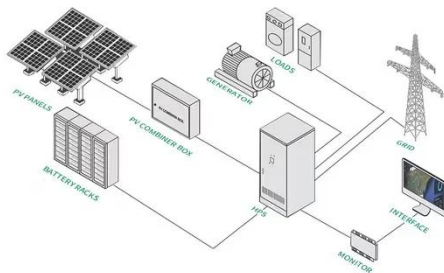

# Solar communication battery cabinet battery installation

## Solar communication battery cabinet battery installation

---

## Installation Procedure

Install the Battery Modules in the Battery

Cabinet. Connect the Power Cables.  
Route the Signal Cables to the  
Switchgear, Rack BMS, and System BMS  
Ports. Was this helpful?