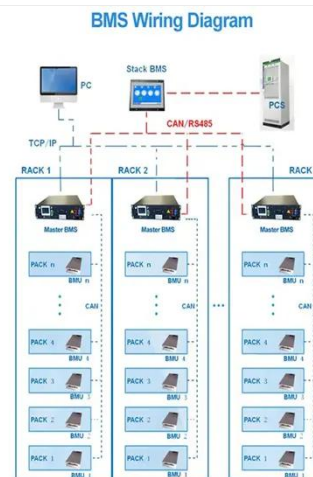

Energy Storage System Products List , HUAWEI Smart PV Global

Energy Storage System Products List covers all Smart String ESS products, including LUNA2000, STS-6000K, JUPITER-9000K, Management System and other accessories product series.