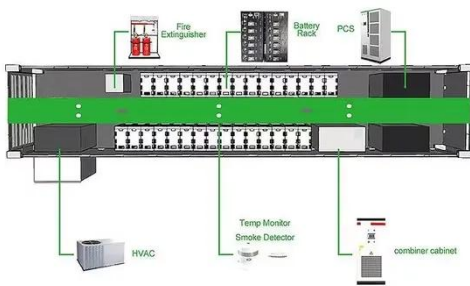

Best Greenhouse Glass: Choose the Right Glazing for Growth

Looking for the best greenhouse glass?
Discover the top options for durability,
insulation, and plant health in this expert
guide.

Are Solar Tempered Glass Panels Suitable for Greenhouses?

Solar tempered glass panels offer a
promising solution by combining
durability, efficiency, and aesthetic
appeal. This blog explores the suitability
of the tempered glass panels for
greenhouses, examining ...

What Type of Glass is Used for Greenhouses?

The 4mm tempered scattering glass,
with up to 97.5% light transmittance,
ensures enough light without the risk of
underexposure. It softens sunlight,
preventing leaf burn in plants, and can ...