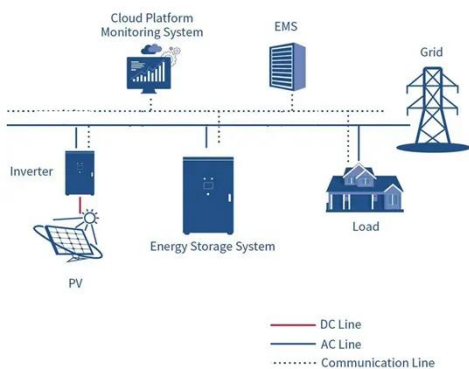

2mm Custom Tempered Pattern Solar Glass For Farm ...

This premium low iron glass is designed to enhance the efficiency of solar ...

2mm Custom Tempered Pattern Solar Glass For Farm Greenhouse

This premium low iron glass is designed to enhance the efficiency of solar