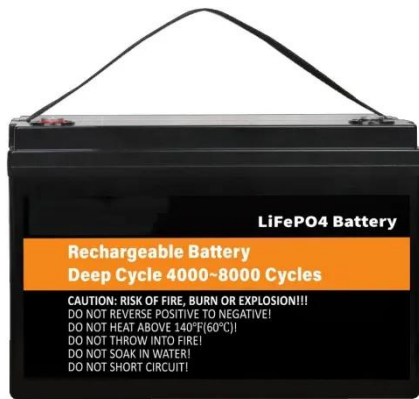

Cabinet & BESS Cabinets , Modular, ...

AZE's All-in-One Energy Storage Cabinet & BESS Cabinets offer modular, scalable, and safe energy storage solutions. Featuring lithium-ion batteries, smart BMS, and thermal management, they're ideal ...

Solar Modules + Energy Storage: Power Supply Assurance for Off ...

Solar Module systems with energy storage deliver reliable, uninterrupted power for off-grid telecom cabinets, ensuring network uptime and resilience.