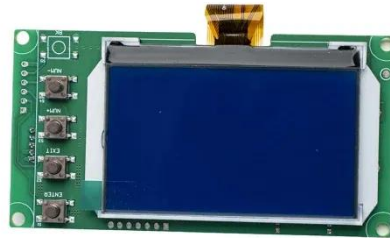

Best Solar Panel Supports and Adjustable Mounting Frames for ...

This guide features top-rated adjustable solar panel mounting brackets and end clamps designed for various installations on roofs, RVs, boats, and off-grid systems.