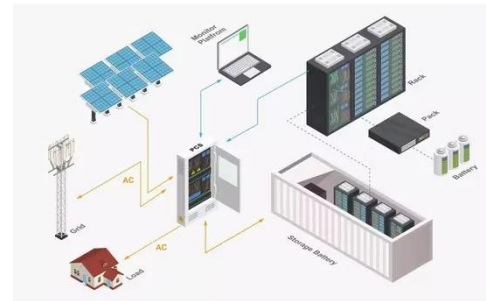

SolarEdge unveils all-in-one residential inverter and clickable modular

The integrated battery and inverter solution supports whole-home backup, partial-home backup, time-of-use load shifting, energy arbitrage and self-consumption. Each battery block ...