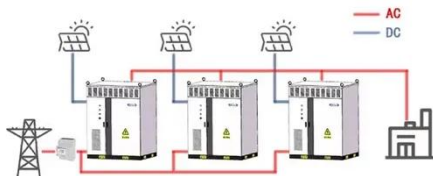

Three-phase storage system Solis 15kW LV inverter 31.32kWh lithium

Storage system with Solis inverter for grid connection with storage in Weco Lithium battery. NOTE: SYSTEM DESIGNED FOR WALL MOUNTING. FOR HORIZONTAL OR VERTICAL FLOOR ...

Solis 15kW S5 3-Phase Inverter - Dual MPPT & 98.7% Efficiency

The Solis 15kW S5 3-Phase Inverter is a

high-efficiency, dual MPPT solution designed to meet the demands of residential, light industrial, and commercial solar PV installations.

Powering Tomorrow: The Solis 15 kW ...

The Solis 15 kW LV Hybrid Inverter is more than just ...

TAX FREE

1-3MWh
BESS

Solis S5-GR3P15K-DC Inverter 15kW 3-Phase

The Solis S5-GR3P15K-DC is a 15kW three phase inverter with a dual ...

Solis 15kW S5 3-Phase Inverter - Dual MPPT

The Solis 15kW S5 3-Phase Inverter is a high-efficiency, dual MPPT ...

WORKING PRINCIPLE

15-30kW Solis Three Phase Low Voltage Energy Storage Inverter

It supports six parallel PV+ energy storage systems with a maximum of 180kW. The product has a strong load capacity, making it very suitable for PV+ energy storage business scenarios, and helps ...