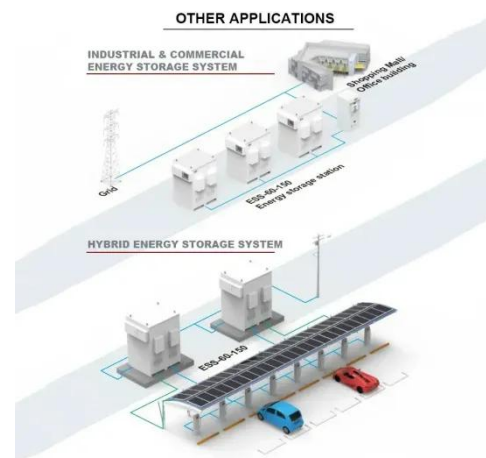

BESS eskom brochure RGB 8 Nov

The diagram above shows the main components of the BESS, i.e. the battery (energy storage medium), Power Conversion System (PCS) and grid integration equipment.