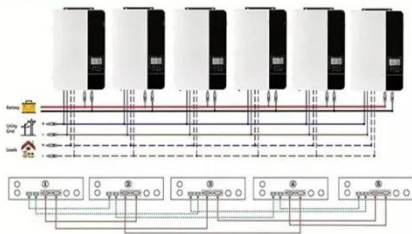

Cell Phone Charge Station Locker , HHH-CELLOCK10RECHARGE01 ...

Each compartment is designed to include a charging port, allowing users to power their devices while they are securely stored, thus eliminating the worry of running out of battery during important activities.

AC input wires

AC output wires

Amazon : Charging Stations: Electronics

Online shopping for Charging Stations from a great selection at Electronics Store.

Cellphone Charging Cabinet

ULTIMATE CHARGING STATION - This charging locker contains multiple ports capable of charging 10 devices simultaneously and securely without sacrificing charging speeds.