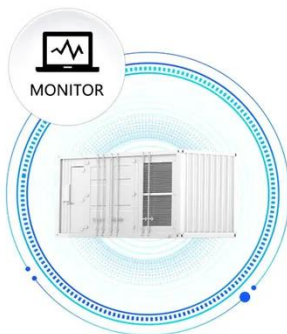

SUPPORT REAL-TIME ONLINE
MONITORING OF SYSTEM STATUS