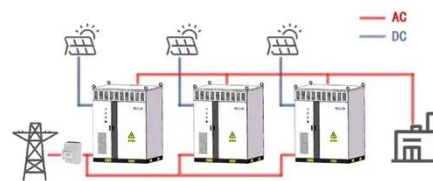

42U Standing Server Rack Cabinet - 800mm Deep ...

Store network and server hardware in the spacious Linkbasic 42U 800mm cabinet. Four fans and three shelves provide flexibility and airflow for larger insta.

WORKING PRINCIPLE