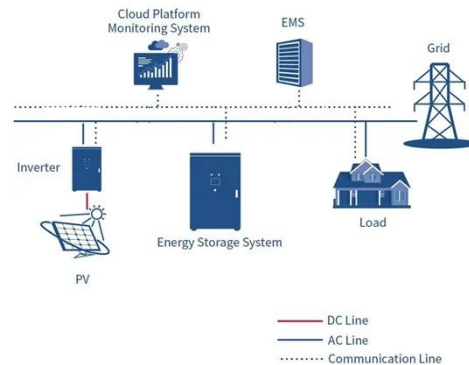

IP55 Cabinets : Eurobyte

Protect your outdoor electronics with our durable IP55 rated cabinets, designed for use in harsh weather conditions and industrial settings. Browse our selection of secure enclosures today.