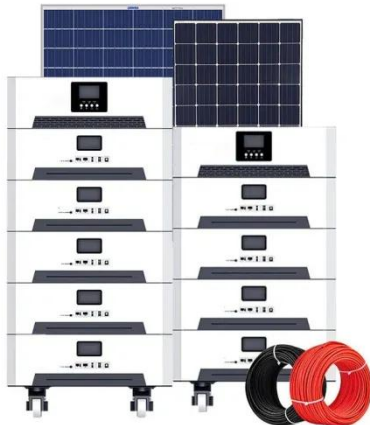

Specifications of three-phase outdoor telecom cabinets

Overview

Measuring 50 inches high, 88.5 inches wide, and 42 inches deep, this enclosure offers up to 78 Rack Units (RU) across three sets of standard 19" or 23" racking rails (26 RU each), with front-and-rear mounting options to maximize equipment density. The Delta outdoor cabinet is the choice from the tropics to the arctics when space is scarce or site density needs to be increase cost-effectively. A flexible con-figuration is the way to tailor. Since 1989, we've manufactured outdoor telecom cabinets in America's Heartland, providing telecommunications companies, utilities, and network operators with BABA-compliant solutions that protect critical equipment from the harshest environmental conditions. The cabinet is well suited for power, batteries and telecom equipment. Marine grade aluminium construction and fully sealed technology guarantee a long maintenance-f ee life for the cabinet and complete protection for equipment inside. Designed to save deployment cost and time, our innovative solutions include hub collapse, battery backup, composite.

Eaton DC Power Solutions ORC(TM) Roadside Telecom Equipment ...

tions. The ORC has mounting space for up to 19U of 19 inch equipment. The included DC power system provides up to 187A of load current plus battery recharging. Optional battery cabinets provide capacity ...

Outdoor Integrated Telecom Cabinet for Base Stations & Nodes

This Integrated Cabinet for Telecom Equipment is designed for outdoor telecom applications, incorporating power distribution units, thermal management (AC or fan), standard 19-inch mounting ...

Eltek Datasheet template v6

The Type 4 telecom power outdoor cabinet is a new generation platform designed to meet customer needs, give configuration flexibility and supports a variety of applications.