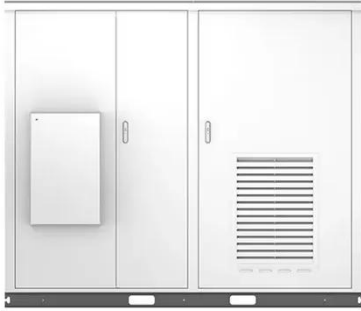

These Low Voltage Panels manufactured in polyester cabinets, are destined to feed and protect street lighting installations which are projected to light up private and public areas such as motorways, ...

600mm Wide 600mm Deep Racky Rax Wall Mounted ...

Our range of 600mm wall mounted data cabinets have been designed with ease

...