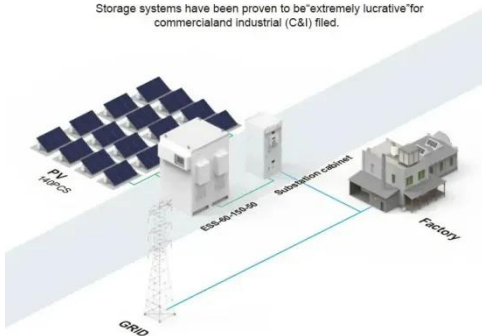

BASIC APPLICATION

Meta planning multi-billion-dollar AI data centre

National news reported that the scheme is called 'Project Sucre' and is planned for a 2,250-acre (911-hectare) site on agricultural property in Richland Parish, Louisiana, US. According to ...

sucre energy storage project

The proposed Seguro Energy Storage project is a battery energy storage system (BESS) with a capacity of up to 320 megawatts (MW) / 1,280 megawatt-