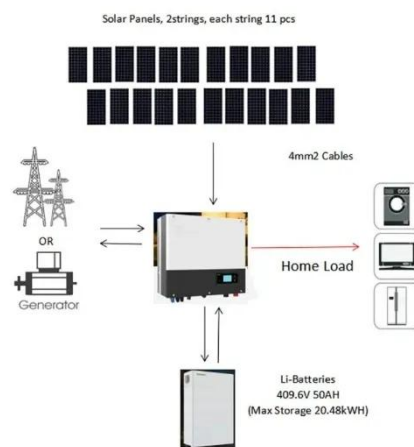

## SUCRE ENERGY STORAGE CONTAINER SPECIFICATIONS

What is HJ mobile solar container?The HJ Mobile Solar Container comprises a wide range of portable containerized solar power systems with highly efficient folding solar modules, advanced lithium ...

## Battery Enclosures & Cabinets

This product is perhaps more commonly called a "solar battery box" but is also

referred to as a "pole mount battery box". Some battery boxes are large enough to be considered battery cabinets and are ...

## Off-grid energy storage cabinet for solar power generation

Off-grid energy storage cabinet for solar power generation -- PWM inverter technology, quasi-sine wave output, stable power supply.