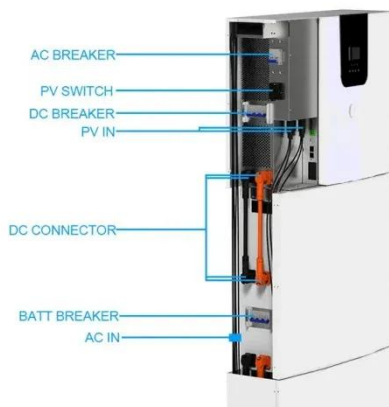

Outdoor Enclosures , NEMA-Rated Telecom Cabinets , IP55, IP65

Our outdoor telecom cabinets are designed to protect your sensitive network equipment from harsh environments where equipment may be exposed to dust or water. For added protection, there is a ...