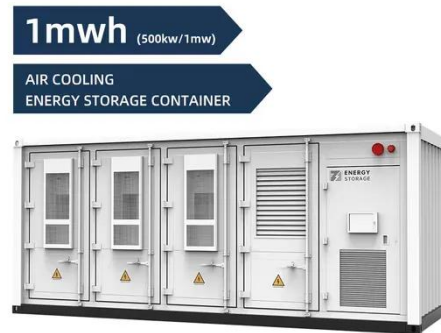

Indoor Photovoltaic Telecom Energy Cabinet

Integrates solar input, battery storage, and AC output in a compact single cabinet. Offers continuous power supply to communication base stations--even during outages. Remote diagnosis, performance tracking, and ...

 **TAX FREE**    

ENERGY STORAGE SYSTEM

Product Model
HJ-ESS-215A(100KW/215KWh)
HJ-ESS-115A(50KW 115KWh)

Dimensions
1600*1280*2200mm
1600*1200*2000mm

Rated Battery Capacity
215KWH/115KWH

Battery Cooling Method
Air Cooled/Liquid Cooled

ESTEL Smart Microgrid-Integrated Telecom Cabinet Energy Storage System

Telecom Cabinet Energy Storage with Smart Microgrid Operation Mode addresses these requirements by optimizing energy usage and reducing operational costs. The ESTEL system integrates ...

Tanzania smart pv-ess integrated cabinet

This cabinet integrates advanced battery technology, energy management systems, and intelligent controls, achieving efficient energy storage in a compact device.