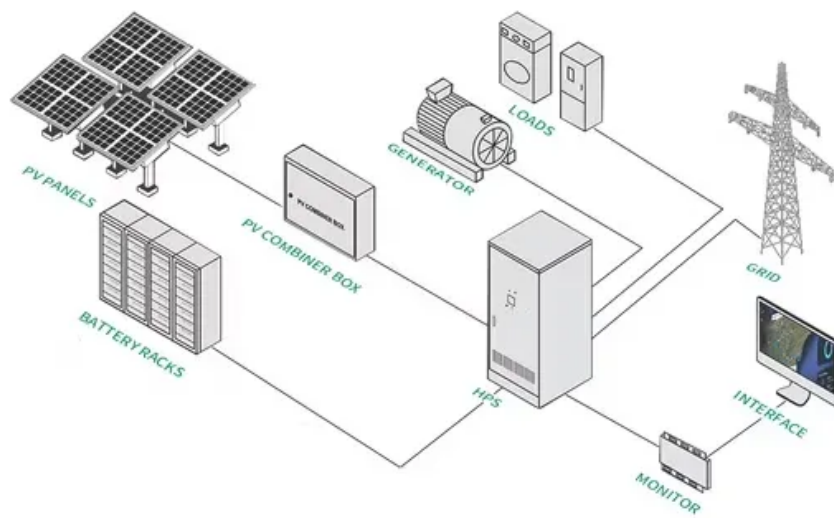

Tbilisi Outdoor Power System